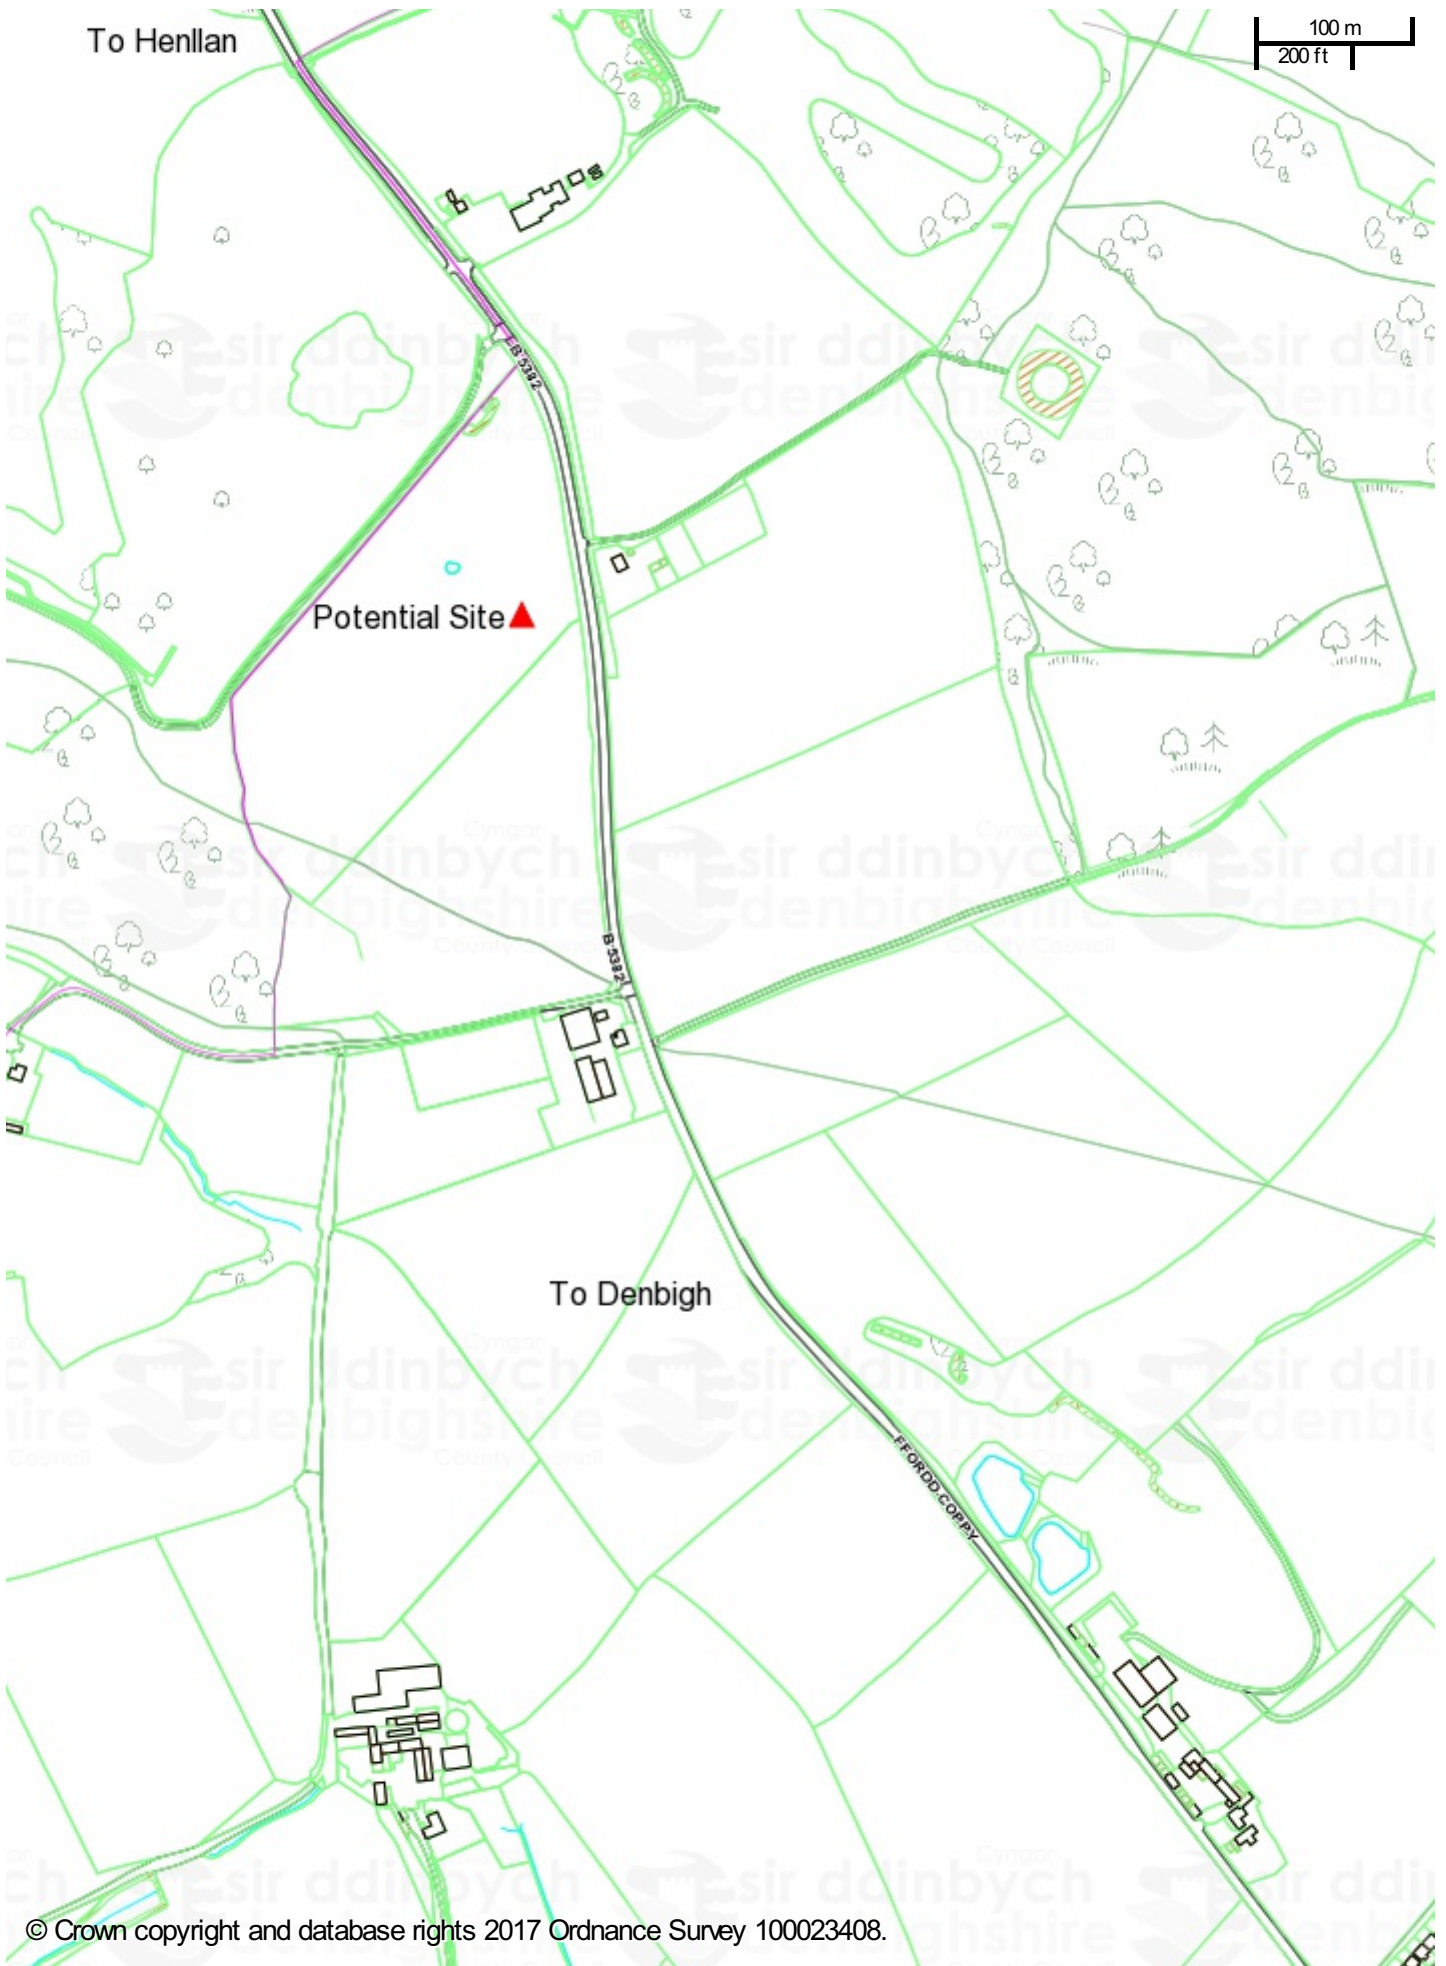

To Henllan

Potential Site ▲

To Denbigh

© Crown copyright and database rights 2017 Ordnance Survey 100023408.

Plan Ref: 005 Denbigh Henllan Road Site 1

Scale: 1:5000

Printed on: 10/10/2019 at 16:09 PM

© Denbighshire County Council